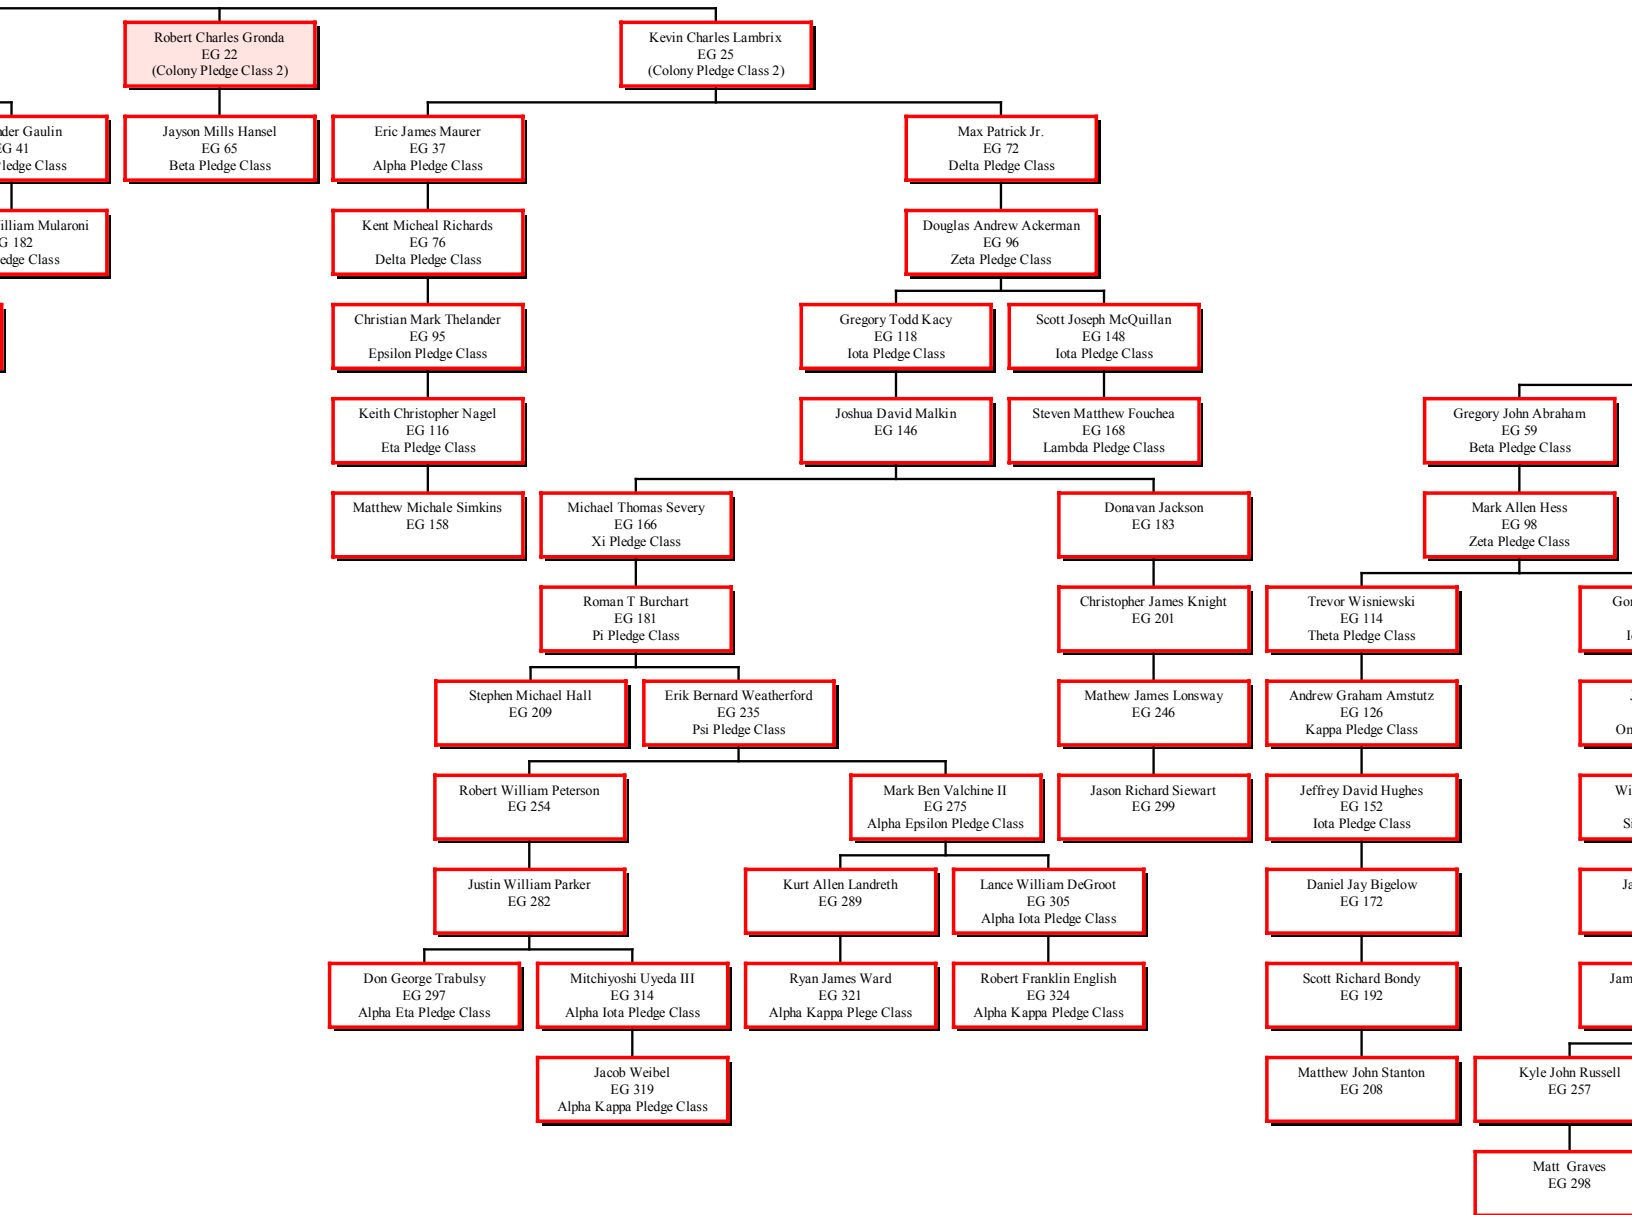

**HONORARY INITIATES
AND
TRANSFER STUDENTS**

Thomas Allen Tracy
EG 65

Robert Allen Seeber
EG 83

Brent Gordon Bradley
EG 84

Steven Wallace Martineau
EG 100

Ronald P Helman
EG 200

Lawrence Joseph Kingsley
EG 240

David Paul Gillrie
EG 26
(Colony Pledge Class 4)

Alexander
EG 4
Alpha Pledge Class

Matthew Rae Hegenauer
EG 40
Alpha Pledge Class

William Robert Boyd
EG 58
Delta Pledge Class

Matthew William
EG 11
Eta Pledge Class

Brendan Allan Lambrix
EG 80
Delta Pledge Class

Michael Joseph McDermott
EG 69
Gamma Pledge Class

William Byron Browning
EG 78
Delta Pledge Class

John Curtis Phillips
EG 112
Mu Pledge Class

Ricardo DeLaTorre
EG 134
Eta Pledge Class

Epsilon Gamma of Beta

Theta Pi - Family Tree