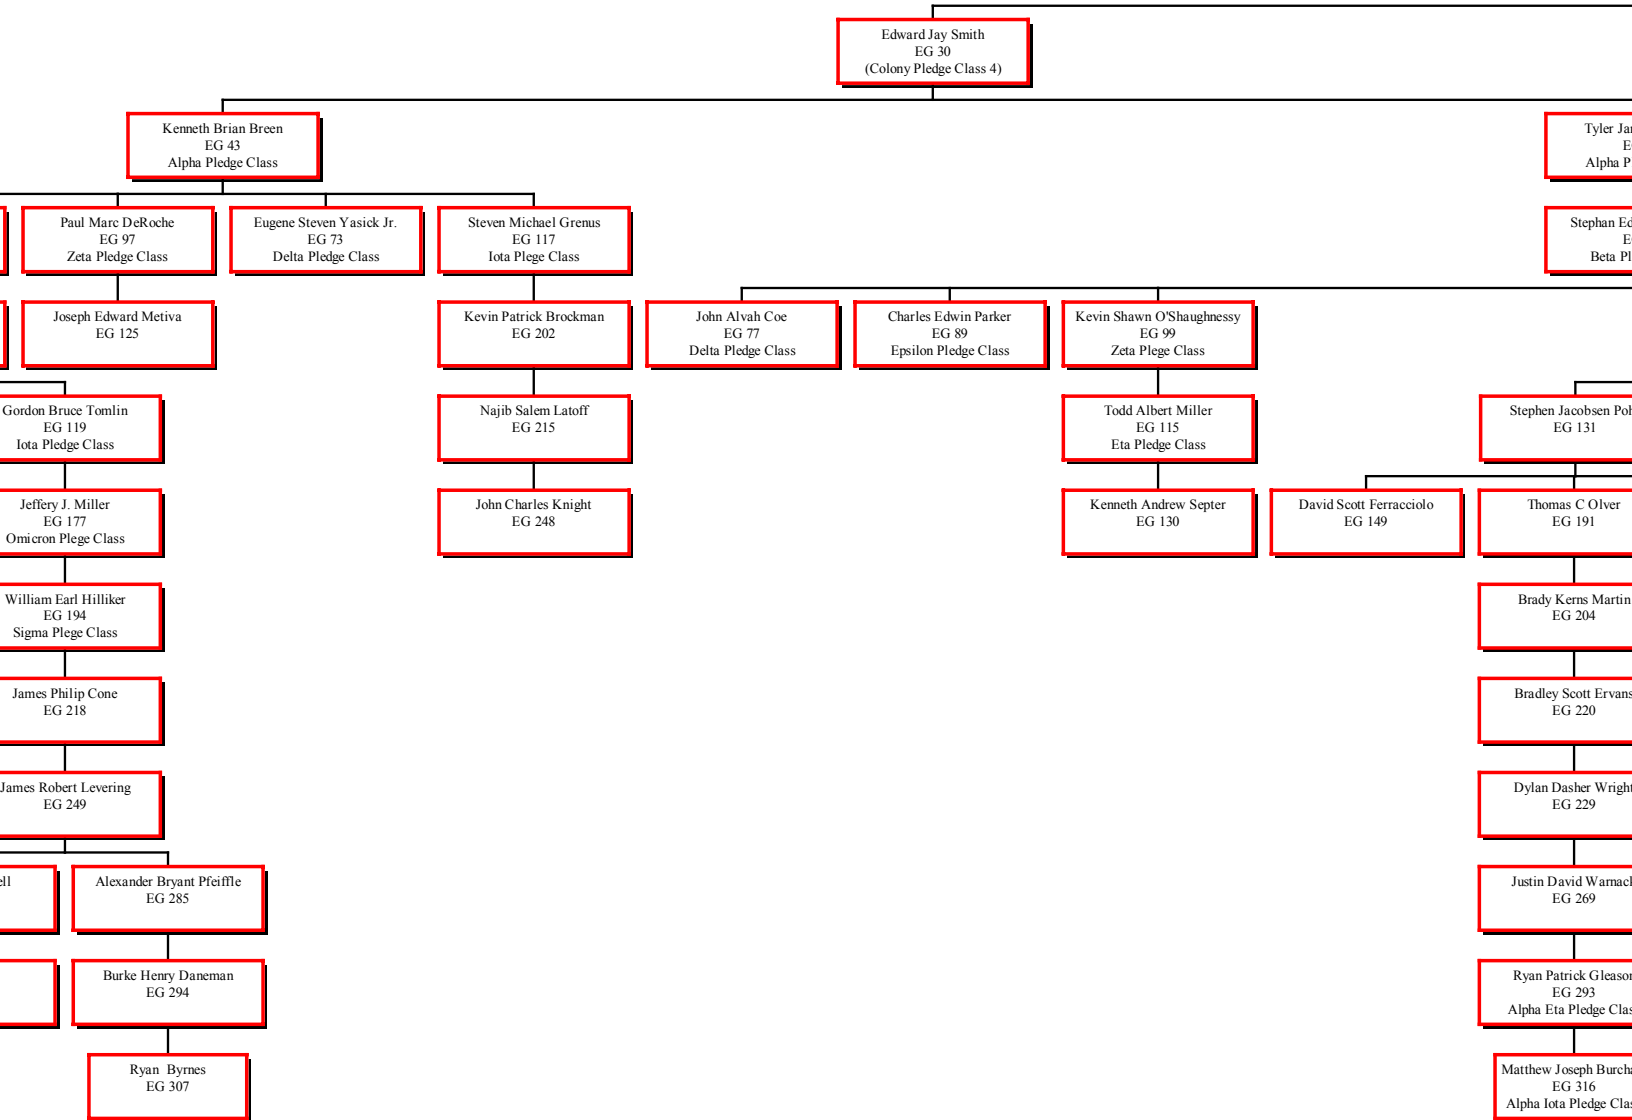

**HONORARY INITIATES
AND
TRANSFER STUDENTS**

Thomas Allen Tracy
EG 65

Robert Allen Seeber
EG 83

Brent Gordon Bradley
EG 84

Steven Wallace Martineau
EG 100

Ronald P Helman
EG 200

Lawrence Joseph Kingsley
EG 240

David Paul Gillrie
EG 26
(Colony Pledge Class 4)

Alexander
EG 4
Alpha Pledge Class

Matthew Rae Hegenauer
EG 40
Alpha Pledge Class

William Robert Boyd
EG 58
Delta Pledge Class

Matthew William
EG 11
Eta Pledge Class

Brendan Allan Lambrix
EG 80
Delta Pledge Class

Michael Joseph McDermott
EG 69
Gamma Pledge Class

William Byron Browning
EG 78
Delta Pledge Class

John Curtis Phillips
EG 112
Mu Pledge Class

Ricardo DeLaTorre
EG 134
Eta Pledge Class

Epsilon Gamma of Beta

Theta Pi - Family Tree